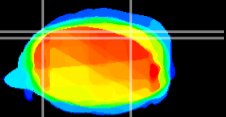

Coronal

Sagittal-R

Sagittal-L

ViBrism: CX14314
Horizontal

Cb lobe