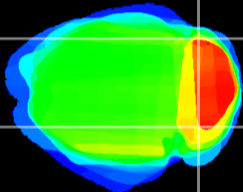

Coronal

Sagittal-R

Sagittal-L

ViBrism: CX14314
Horizontal

Cb lobe