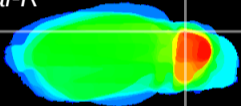

Coronal

Sagittal-R

Sagittal-L

ViBrism: CX14314
Horizontal

Cb lobe