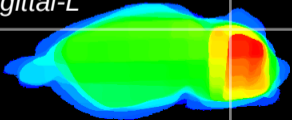

Coronal

Sagittal-R

Sagittal-L

ViBrism: CX14314
Horizontal

Cb lobe