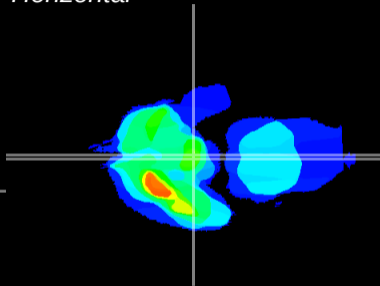

Coronal

Sagittal-R

Sagittal-L

ViBrism: CX14317
Horizontal

ME