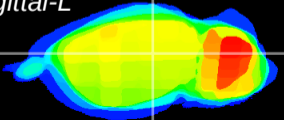

Coronal

Sagittal-R

Sagittal-L

ViBrism: CX14318
Horizontal

LG