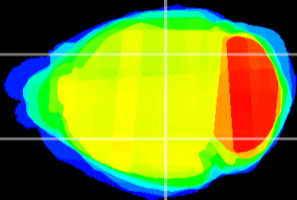

Coronal

Sagittal-R

Sagittal-L

ViBrism: CX14318
Horizontal

LG