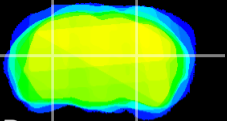

Coronal

Sagittal-R

Sagittal-L

ViBrism: CX14318
Horizontal

LG