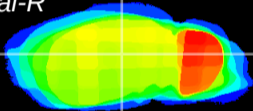

Coronal

Sagittal-R

Sagittal-L

ViBrism: CX14318
Horizontal

LG