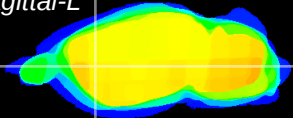

Coronal

Sagittal-R

Sagittal-L

ViBrism: CX14319
Horizontal

CPU lateral