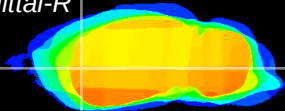

Coronal

Sagittal-R

Sagittal-L

ViBrism: CX14319
Horizontal

CPU lateral