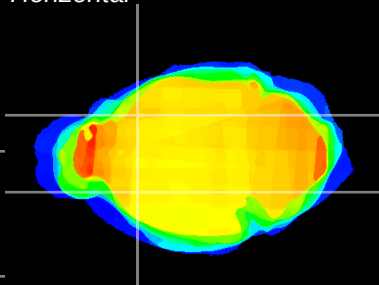

Coronal

Sagittal-R

Sagittal-L

ViBrism: CX14319
Horizontal

CPU lateral