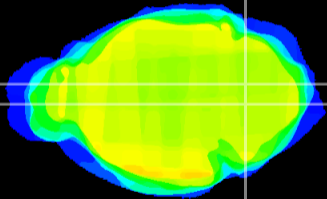

Coronal

Sagittal-R

Sagittal-L

ViBrism: CX14320
Horizontal

MVe