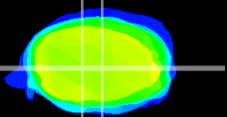

Coronal

Sagittal-R

Sagittal-L

ViBrism: CX14320
Horizontal

MVe