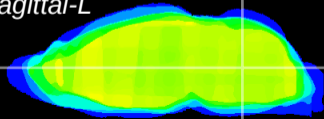

Coronal

Sagittal-R

Sagittal-L

ViBrism: CX14320
Horizontal

MVe