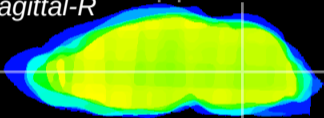

Coronal

Sagittal-R

Sagittal-L

ViBrism: CX14320
Horizontal

MVe