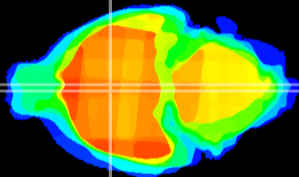

Coronal

Sagittal-R

Sagittal-L

ViBrisM: CX14322
Horizontal

SPa dorsal