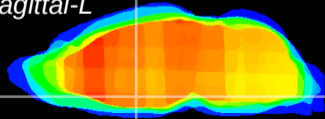

Coronal

Sagittal-R

Sagittal-L

ViBrisM: CX14322
Horizontal

SPa dorsal