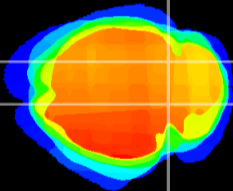

Coronal

Sagittal-R

Sagittal-L

ViBrism: CX14327
Horizontal

IC