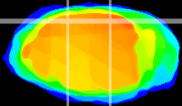

Coronal

Sagittal-R

Sagittal-L

ViBrism: CX14327
Horizontal

IC