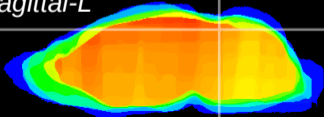

Coronal

Sagittal-R

Sagittal-L

ViBrism: CX14327
Horizontal

IC