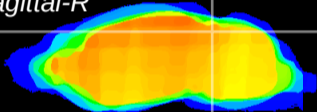

Coronal

Sagittal-R

Sagittal-L

ViBrism: CX14327
Horizontal

IC