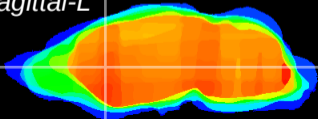

Coronal

Sagittal-R

Sagittal-L

ViBrism: CX14328
Horizontal

CPU medial