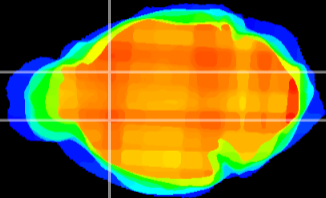

Coronal

Sagittal-R

Sagittal-L

ViBrism: CX14328
Horizontal

CPU medial