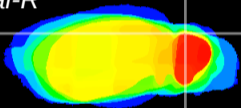

Coronal

Sagittal-R

Sagittal-L

ViBrism: CX14329
Horizontal

Cb lobe