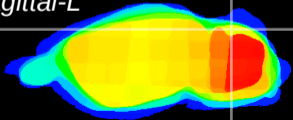

Coronal

Sagittal-R

Sagittal-L

ViBrism: CX14329
Horizontal

Cb lobe