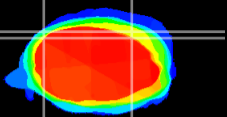

Coronal

Sagittal-R

Sagittal-L

ViBrism: CX14329
Horizontal

Cb lobe