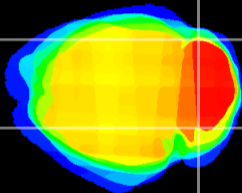

Coronal

Sagittal-R

Sagittal-L

ViBrism: CX14329
Horizontal

Cb lobe