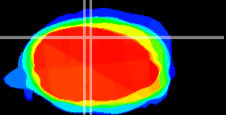

Coronal

Sagittal-R

Sagittal-L

ViBrism: CX14329
Horizontal

Cb vermis