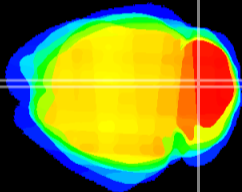

Coronal

Sagittal-R

Sagittal-L

ViBrism: CX14329
Horizontal

Cb vermis