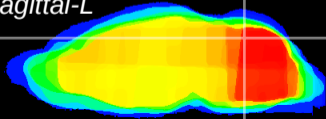

Coronal

Sagittal-R

Sagittal-L

ViBrism: CX14329
Horizontal

Cb vermis