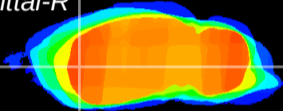

Coronal

Sagittal-R

Sagittal-L

ViBrism: CX14331
Horizontal

CPU lateral