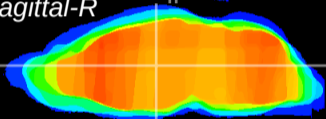

Coronal

Sagittal-R

Sagittal-L

ViBrism: CX14331
Horizontal

MD