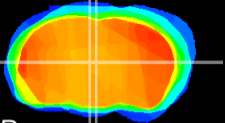

Coronal

Sagittal-R

Sagittal-L

ViBrism: CX14331
Horizontal

MD