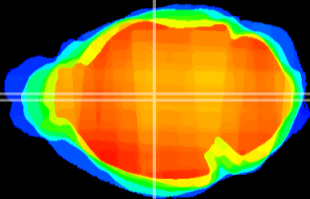

Coronal

Sagittal-R

Sagittal-L

ViBrism: CX14331
Horizontal

MD