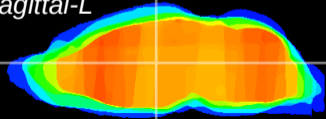

Coronal

Sagittal-R

Sagittal-L

ViBrism: CX14331
Horizontal

MD