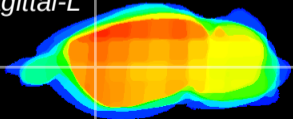

Coronal

Sagittal-R

Sagittal-L

ViBrism: CX14332
Horizontal

CPU lateral