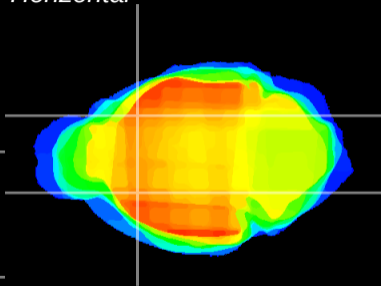

Coronal

Sagittal-R

Sagittal-L

ViBrism: CX14332
Horizontal

CPU lateral