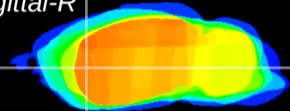

Coronal

Sagittal-R

Sagittal-L

ViBrism: CX14332
Horizontal

CPU lateral