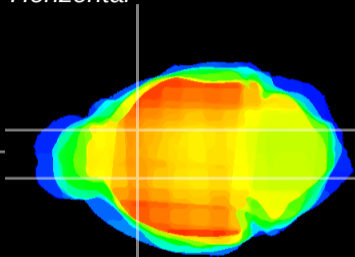

Coronal

Sagittal-R

Sagittal-L

ViBrism: CX14332
Horizontal

CPU medial