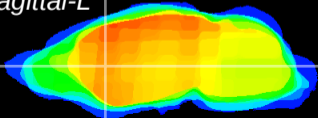

Coronal

Sagittal-R

Sagittal-L

ViBrism: CX14332
Horizontal

CPU medial