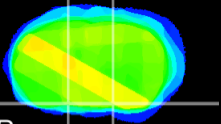

Coronal

Sagittal-R

Sagittal-L

ViBrism: CX14346
Horizontal

S0