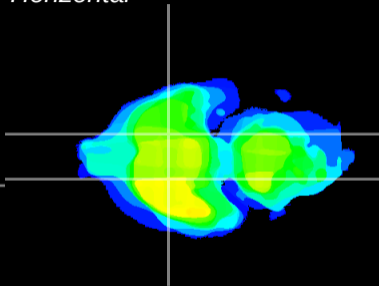

Coronal

Sagittal-R

Sagittal-L

ViBrism: CX14346
Horizontal

S0