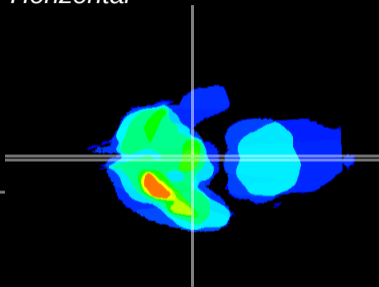

Coronal

Sagittal-R

Sagittal-L

ViBrism: CX14347
Horizontal

ME