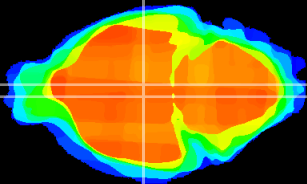

Coronal

Sagittal-R

Sagittal-L

ViBrism: CX14349
Horizontal

DM