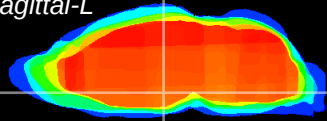

Coronal

Sagittal-R

Sagittal-L

ViBrism: CX14349
Horizontal

DM