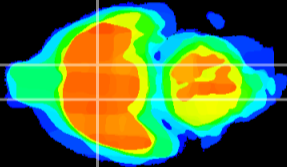

Coronal

Sagittal-R

Sagittal-L

ViBrism: CX14349
Horizontal

LH