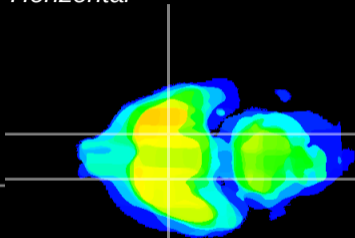

Coronal

Sagittal-R

Sagittal-L

ViBrism: CX14351
Horizontal

S0