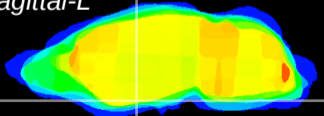

Coronal

Sagittal-R

Sagittal-L

ViBrism: CX14351
Horizontal

S0