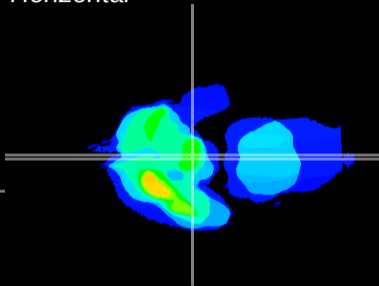

Coronal

Sagittal-R

Sagittal-L

ViBrism: CX14352
Horizontal

ME