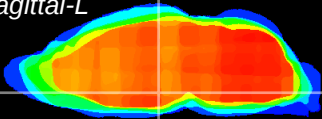

Coronal

Sagittal-R

Sagittal-L

ViBrism: CX14353
Horizontal

DM