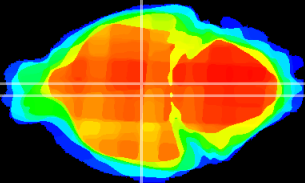

Coronal

Sagittal-R

Sagittal-L

ViBrism: CX14353
Horizontal

DM