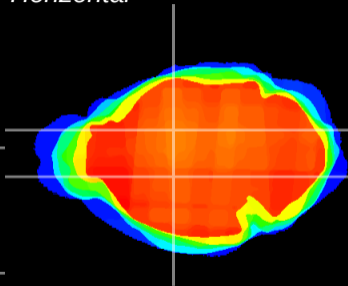

Coronal

Sagittal-R

Sagittal-L

ViBrism: CX14355
Horizontal

VA/VL