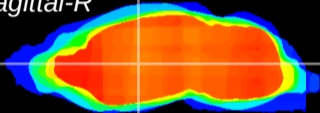

Coronal

Sagittal-R

Sagittal-L

ViBrism: CX14355
Horizontal

VA/VL