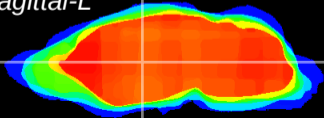

Coronal

Sagittal-R

Sagittal-L

ViBrism: CX14355
Horizontal

VA/VL