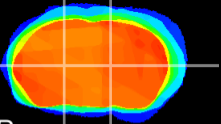

Coronal

Sagittal-R

Sagittal-L

ViBrism: CX14355
Horizontal

VA/VL