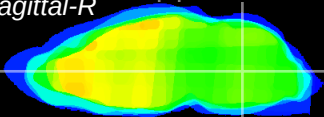

Coronal

Sagittal-R

Sagittal-L

ViBrism: CX14359
Horizontal

MVe