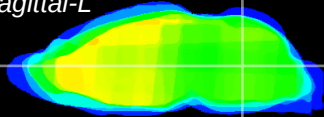

Coronal

Sagittal-R

Sagittal-L

ViBrism: CX14359
Horizontal

MVe