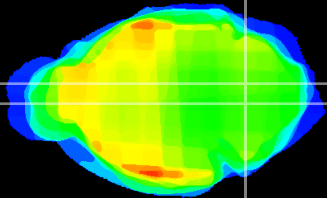

Coronal

Sagittal-R

Sagittal-L

ViBrism: CX14359
Horizontal

MVe