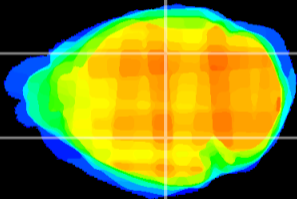

Coronal

Sagittal-R

Sagittal-L

ViBrism: CX14360
Horizontal

LG