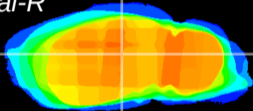

Coronal

Sagittal-R

Sagittal-L

ViBrism: CX14360
Horizontal

LG