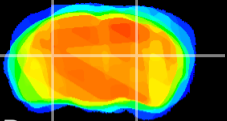

Coronal

Sagittal-R

Sagittal-L

ViBrism: CX14360
Horizontal

LG