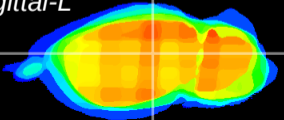

Coronal

Sagittal-R

Sagittal-L

ViBrism: CX14360
Horizontal

LG