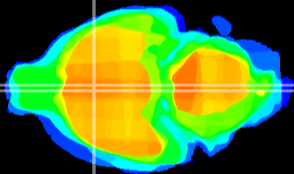

Coronal

Sagittal-R

Sagittal-L

ViBriSM: CX14365
Horizontal

MPA