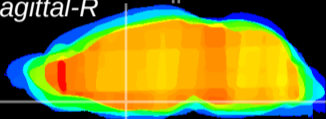

Coronal

Sagittal-R

Sagittal-L

ViBriSM: CX14365
Horizontal

MPA