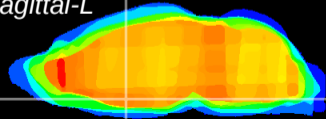

Coronal

Sagittal-R

Sagittal-L

ViBriSM: CX14365
Horizontal

MPA