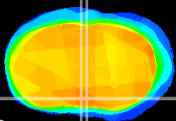

Coronal

Sagittal-R

Sagittal-L

ViBriSM: CX14365
Horizontal

MPA