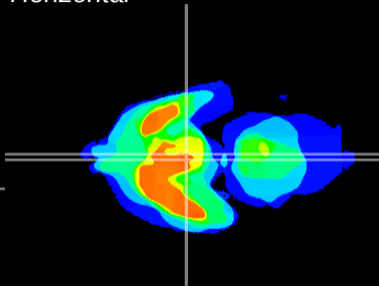

Coronal

Sagittal-R

Sagittal-L

ViBrism: CX14370
Horizontal

Arc