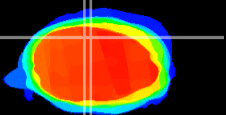

Coronal

Sagittal-R

Sagittal-L

ViBrism: CX14372
Horizontal

Cb vermis