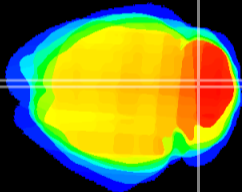

Coronal

Sagittal-R

Sagittal-L

ViBrism: CX14372
Horizontal

Cb vermis