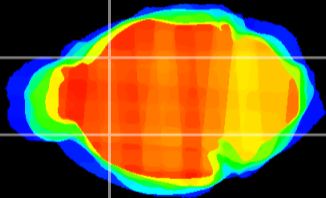

Coronal

Sagittal-R

Sagittal-L

ViBrism: CX14373
Horizontal

CPU lateral