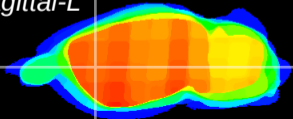

Coronal

Sagittal-R

Sagittal-L

ViBrism: CX14373
Horizontal

CPU lateral