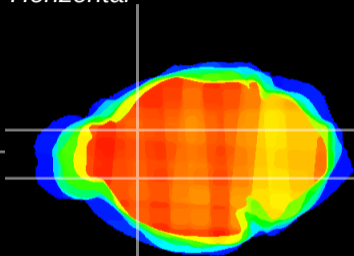

Coronal

Sagittal-R

Sagittal-L

ViBrism: CX14373
Horizontal

CPU medial