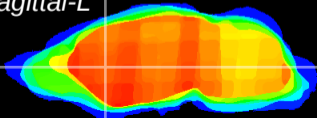

Coronal

Sagittal-R

Sagittal-L

ViBrism: CX14373
Horizontal

CPU medial