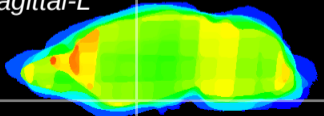

Coronal

Sagittal-R

Sagittal-L

ViBrism: CX14374
Horizontal

S0