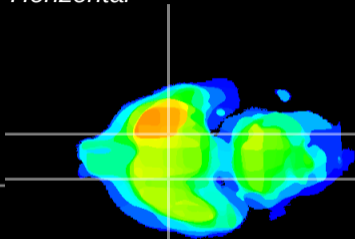

Coronal

Sagittal-R

Sagittal-L

ViBrism: CX14374
Horizontal

S0