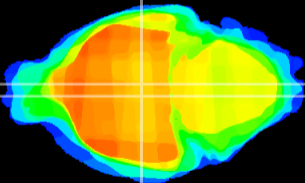

Coronal

Sagittal-R

Sagittal-L

ViBrism: CX14375
Horizontal

DM