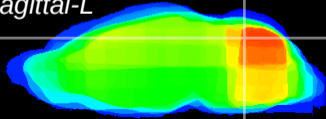

Coronal

Sagittal-R

Sagittal-L

ViBrism: CX14382
Horizontal

Cb vermis