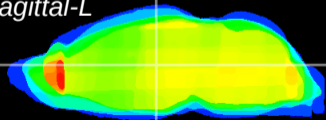

Coronal

Sagittal-R

Sagittal-L

ViBrism: CX14388
Horizontal

MD