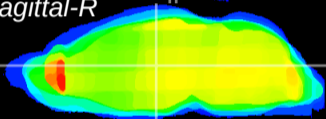

Coronal

Sagittal-R

Sagittal-L

ViBrism: CX14388
Horizontal

MD