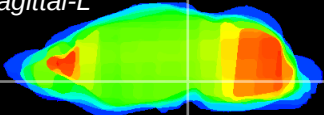

Coronal

Sagittal-R

Sagittal-L

ViBrism: CX14389
Horizontal

SN