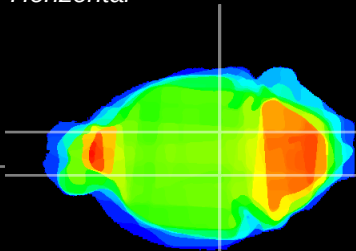

Coronal

Sagittal-R

Sagittal-L

ViBrism: CX14389
Horizontal

SN