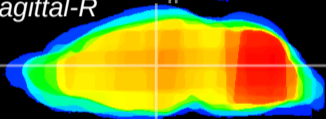

Coronal

Sagittal-R

Sagittal-L

ViBrism: CX14390
Horizontal

MD