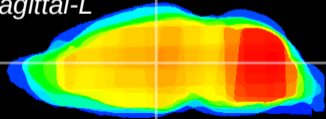

Coronal

Sagittal-R

Sagittal-L

ViBrism: CX14390
Horizontal

MD