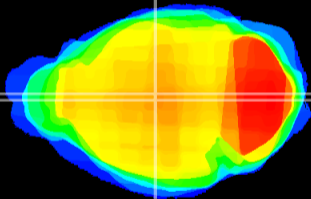

Coronal

Sagittal-R

Sagittal-L

ViBrism: CX14390
Horizontal

MD