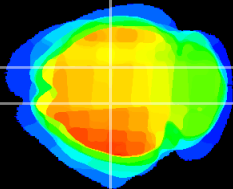

Coronal

Sagittal-R

Sagittal-L

ViBrism: CX14393
Horizontal

CA1