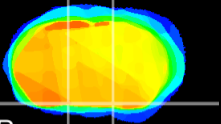

Coronal

Sagittal-R

Sagittal-L

ViBrism: CX14396
Horizontal

S0