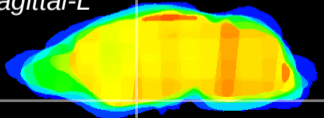

Coronal

Sagittal-R

Sagittal-L

ViBrism: CX14396
Horizontal

S0