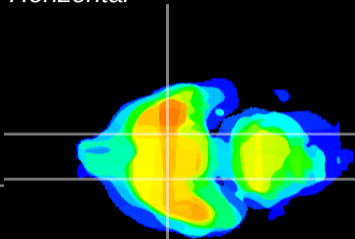

Coronal

Sagittal-R

Sagittal-L

ViBrism: CX14396
Horizontal

S0