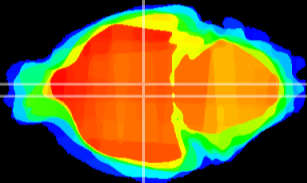

Coronal

Sagittal-R

Sagittal-L

ViBrism: CX14399
Horizontal

DM