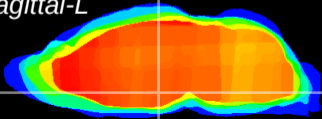

Coronal

Sagittal-R

Sagittal-L

ViBrism: CX14399
Horizontal

DM