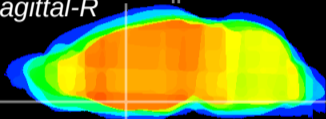

Coronal

Sagittal-R

Sagittal-L

ViBrism: CX14400
Horizontal

MPA