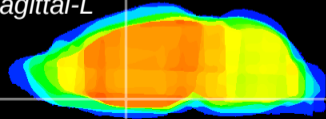

Coronal

Sagittal-R

Sagittal-L

ViBrism: CX14400
Horizontal

MPA