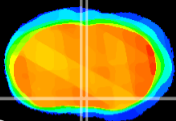

Coronal

Sagittal-R

Sagittal-L

ViBrism: CX14400
Horizontal

MPA