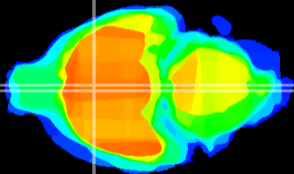

Coronal

Sagittal-R

Sagittal-L

ViBrism: CX14400
Horizontal

MPA