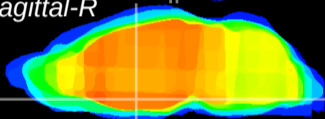

Coronal

Sagittal-R

Sagittal-L

ViBrism: CX14400  
Horizontal

SPa dorsal