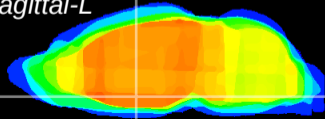

Coronal

Sagittal-R

Sagittal-L

ViBrism: CX14400  
Horizontal

SPa dorsal