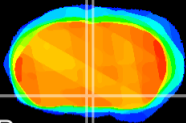

Coronal

Sagittal-R

Sagittal-L

ViBrism: CX14400  
Horizontal

SPa dorsal