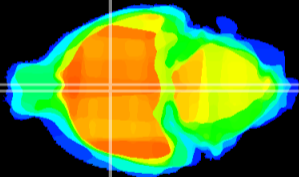

Coronal

Sagittal-R

Sagittal-L

ViBrism: CX14400  
Horizontal

SPa dorsal