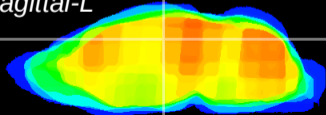

Coronal

Sagittal-R

Sagittal-L

ViBrism: CX14404
Horizontal

DG