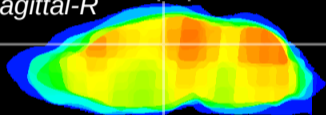

Coronal

Sagittal-R

Sagittal-L

ViBrism: CX14404
Horizontal

DG