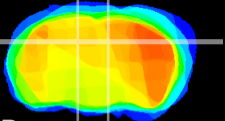

Coronal

Sagittal-R

Sagittal-L

ViBrism: CX14404
Horizontal

DG