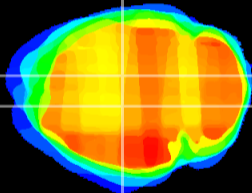

Coronal

Sagittal-R

Sagittal-L

ViBrism: CX14404
Horizontal

DG