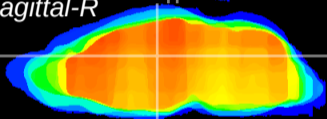

Coronal

Sagittal-R

Sagittal-L

ViBrism: CX14410
Horizontal

Hb