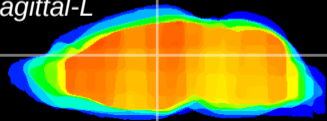

Coronal

Sagittal-R

Sagittal-L

ViBrism: CX14410
Horizontal

Hb