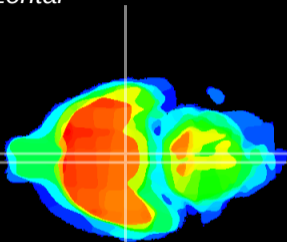

Coronal

Sagittal-R

Sagittal-L

ViBrism: CX14411
Horizontal

VMH