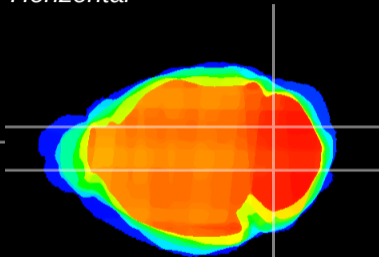

Coronal

Sagittal-R

Sagittal-L

ViBrism: CX14413
Horizontal

Cb nucleus