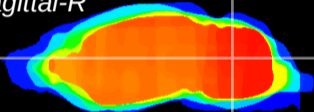

Coronal

Sagittal-R

Sagittal-L

ViBrism: CX14413
Horizontal

Cb nucleus