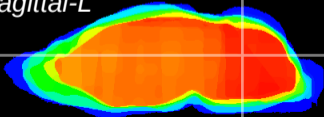

Coronal

Sagittal-R

Sagittal-L

ViBrism: CX14413
Horizontal

Cb nucleus