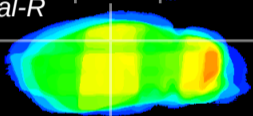

Coronal

Sagittal-R

Sagittal-L

ViBrism: CX14415
Horizontal

CA2/CA3