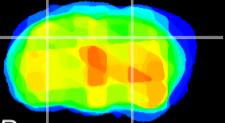

Coronal

Sagittal-R

Sagittal-L

ViBrism: CX14415
Horizontal

CA2/CA3