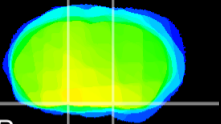

Coronal

Sagittal-R

Sagittal-L

ViBrism: CX14422
Horizontal

S0