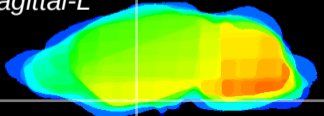

Coronal

Sagittal-R

Sagittal-L

ViBrism: CX14422
Horizontal

S0