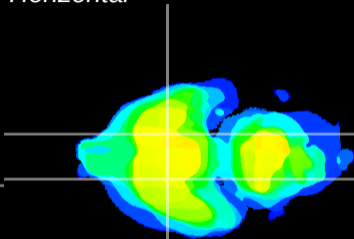

Coronal

Sagittal-R

Sagittal-L

ViBrism: CX14422
Horizontal

S0