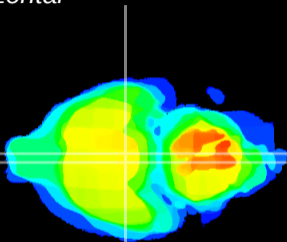

Coronal

Sagittal-R

Sagittal-L

ViBrism: CX14422
Horizontal

VMH