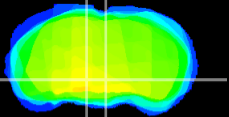

Coronal

Sagittal-R

Sagittal-L

ViBrism: CX14422
Horizontal

VTA