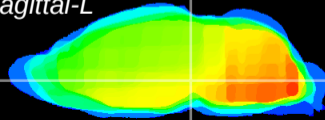

Coronal

Sagittal-R

Sagittal-L

ViBrism: CX14422
Horizontal

VTA