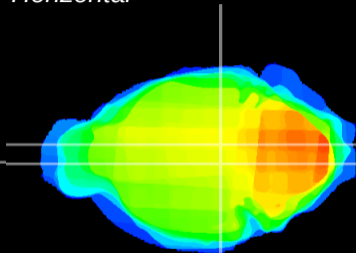

Coronal

Sagittal-R

Sagittal-L

ViBrism: CX14422
Horizontal

VTA