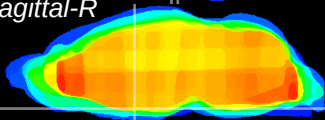

Coronal

Sagittal-R

Sagittal-L

ViBrism: CX14426
Horizontal

SCN