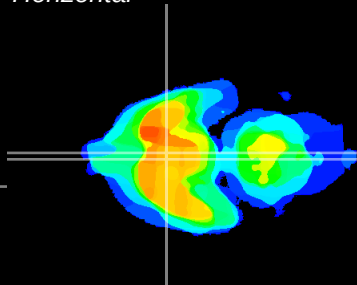

Coronal

Sagittal-R

Sagittal-L

ViBrism: CX14426
Horizontal

SCN