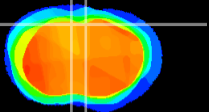

Coronal

Sagittal-R

Sagittal-L

ViBriSM: CX14431  
Horizontal

Cx motor