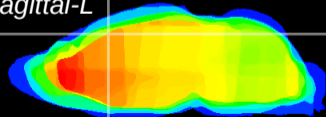

Coronal

Sagittal-R

Sagittal-L

ViBriSM: CX14431  
Horizontal

Cx motor