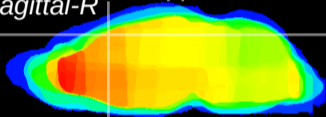

Coronal

Sagittal-R

Sagittal-L

ViBriSM: CX14431  
Horizontal

Cx motor