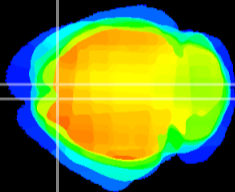

Coronal

Sagittal-R

Sagittal-L

ViBriSM: CX14431  
Horizontal

Cx motor